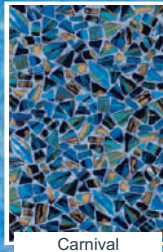

Celestial Sands

Carnival